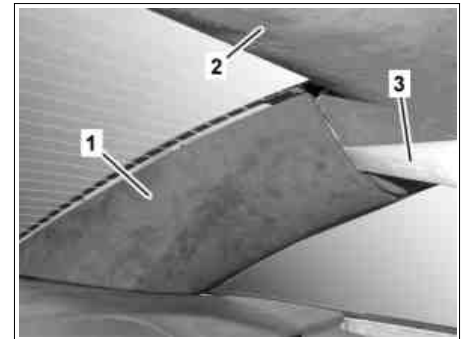

MODEL 230.4 with CODE (P99) Special model "AMG Black Series"

- 1 Trim
- 2 Headliner
- 3  Mounting wedge

P68.30-3397-01

	Remove/install		
1	Unclip paneling (1) from headliner (2) with assembly wedge (3)		*110589035900
2	Remove paneling (1) toward inside and upward out of rear shelf	 Installation: Replace damaged clips.	
3	Install in the reverse order		

110 589 03 59 00

Mounting wedge