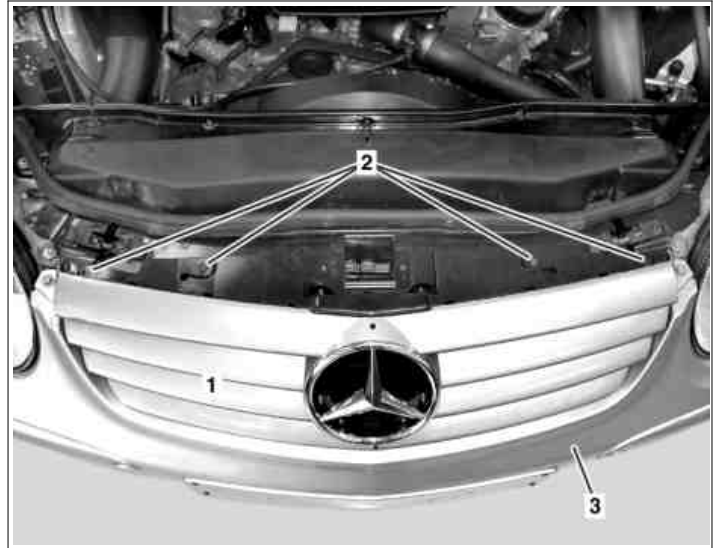

## MODEL 230.4

Shown on model 230.4 without code (P99) Special model "AMG Black Series"

- 1 Radiator grille
- 2 Bolts
- 3 Bumper

P88.40-2209-11

☒ ☒	Remove/install		
1	Open engine hood		AR88.40-P-1000R
2	Remove bolts (2)		
3	Tilt radiator paneling (1) toward front and remove from bumper (3)	<b>i</b> <b>Installation:</b> Install radiator paneling (1) in bumper (3) first.	
4	Install in the reverse order		